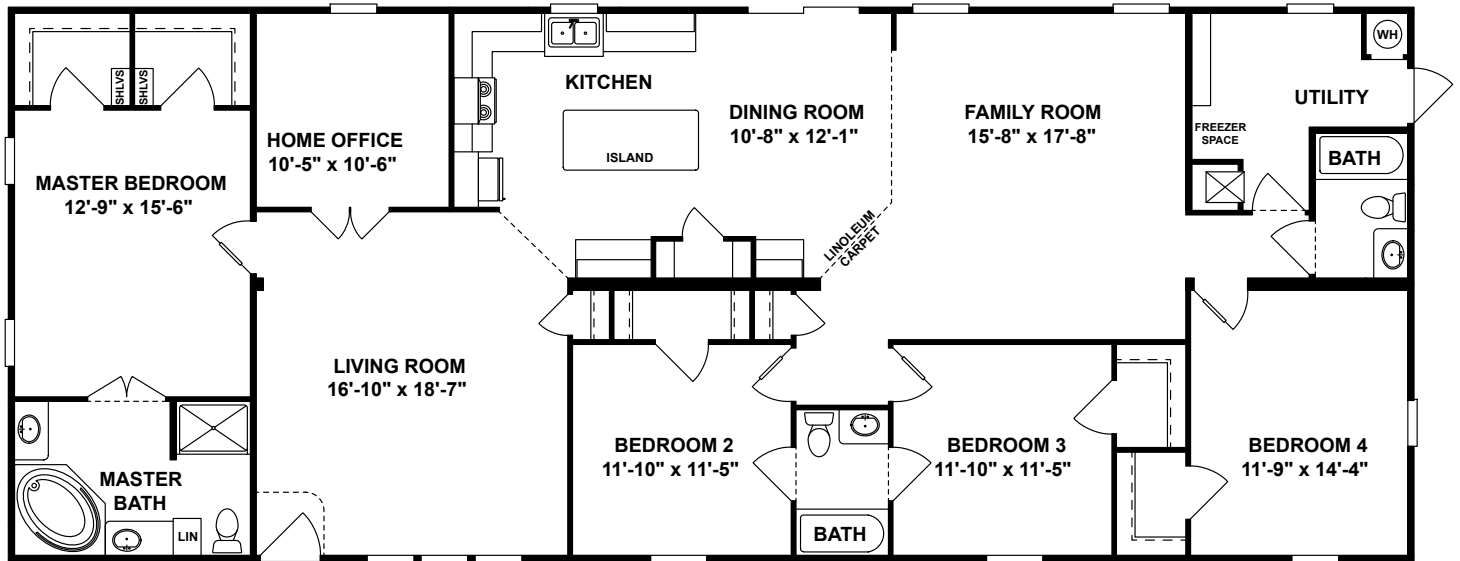

# THE SAVANNAH (32SMH32764BH)

Beds: 4 | Baths: 3 | SqFt: 2280

## Flex Room

- Standard Home Office

## Master Bath

- Standard
- Standard No Window 1
- Standard No Window 2
- Standard

## Living Room

- Standard Entry